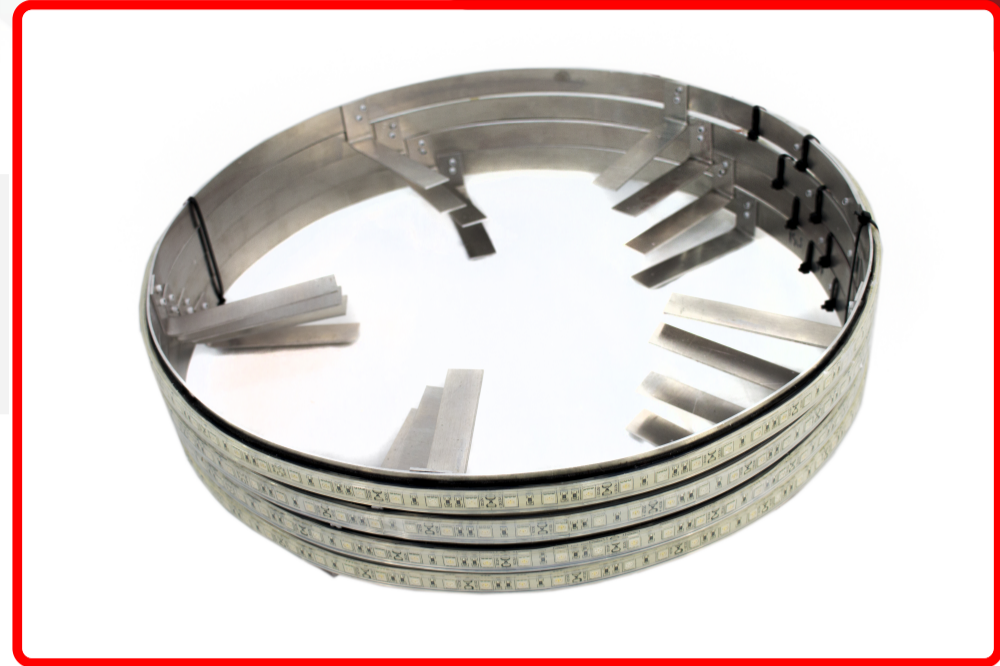

SKU # RS17R

Part # 1004956

Description

Discontinued - ColorCLEAR 17in LED Wheel Kit (Red) - Complete kit for (4) Wheels

Categories Auto Interior & Exterior

Sub-Categories LED Wheel Light Kits

UPC 814843026345

Unit of Measure Kit

Related Skus:

Cross Sell Skus:

Condition

New

Manufacturer

Race Sport Lighting

EZ Category

• Kit contains: • 4 separate wheel light rings • 5ft Red/Black wire, connectors, and zip ties • Inline fuse holder w/ fuse • 40ft RGB wiring • On/Off Switch • Wiring Diagram & Installation Instructions • Each ring has a single strip of IP68 rated LEDs • Rings mount to dust shield, keeping them out of the way of moving parts and safe from heat • 1 Year Warranty

Height

7.00

DIM Weight

16.54

Depth

18.00

Kelvin (ColorTemperature)

Red